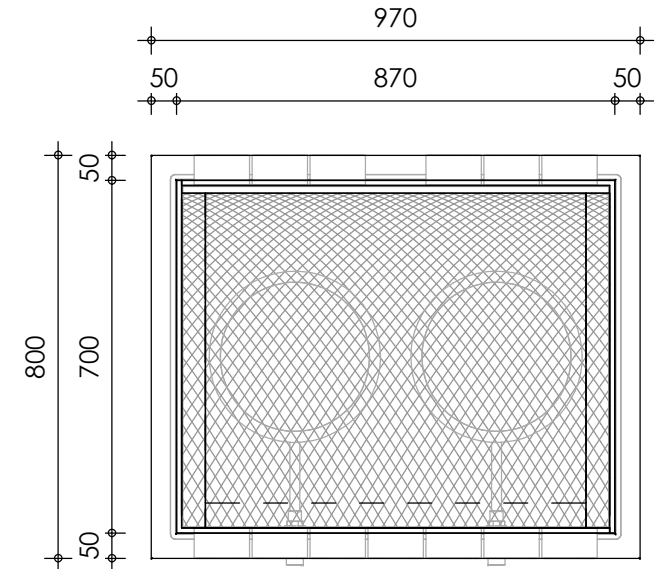

Front view

Right-side view

Top view

Rear view

Left-side view

description:
LC65 - leaf catcher

scale :
1 : 15

date :
v.2023

water running height :