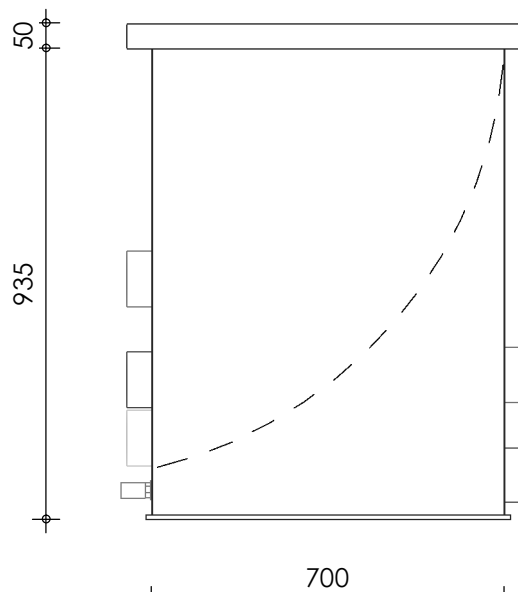

Front view

Right-side view

Top view

Rear view

Left-side view

description:
LC65 - leaf catcher

scale :
1 : 15

date :
v.2023

water running height :