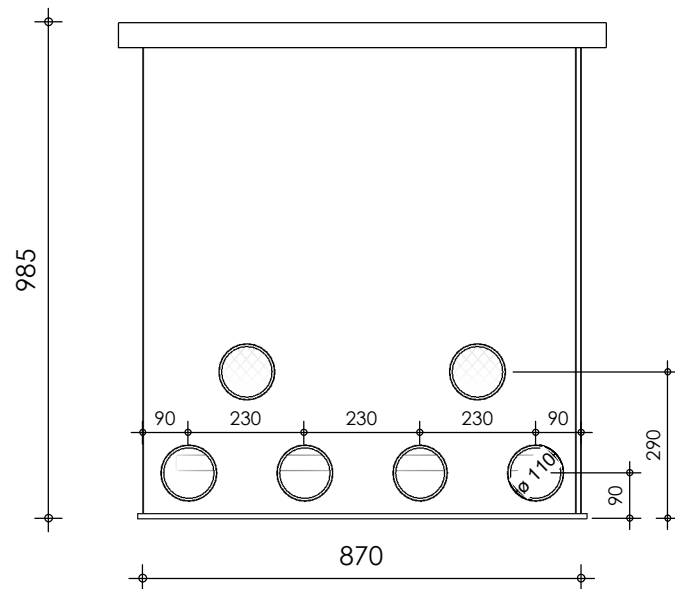

Front view

Right-side view

Top view

Rear view

Left-side view

description:
LC65 - leaf catcher

scale :
1 : 15

date :
v.2023

water running height :