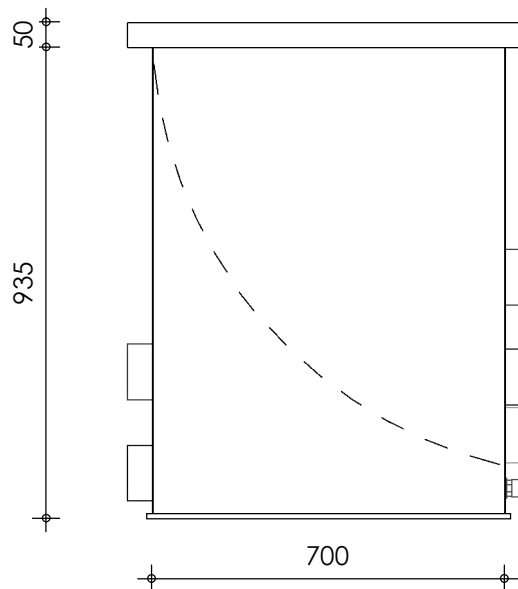

Front view

Right-side view

Top view

Rear view

Left-side view

description:
LC65 - leaf catcher

scale :
1 : 15

date :
v.2023

water running height :