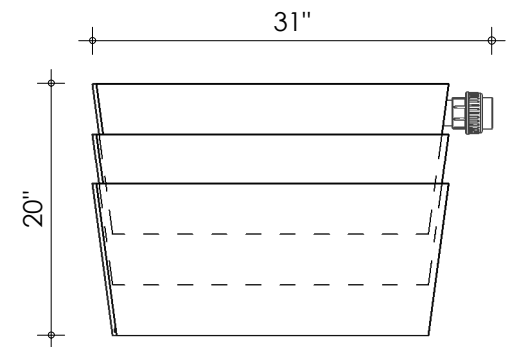

Left-side view

Front view

Right-side view

Rear view

Top view

Transport

description:
TF-Small - Trickle filter waterfall

scale :
1 : 15

date :
v.2021

water running height :