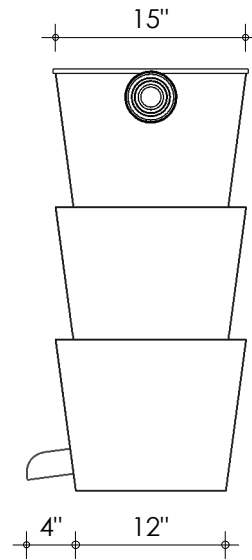

Left-side view

Front view

Right-side view

Rear view

Top view

Transport

description:
TF-Small - Trickle filter waterfall

scale :
1 : 15

date :
v.2021

water running height :