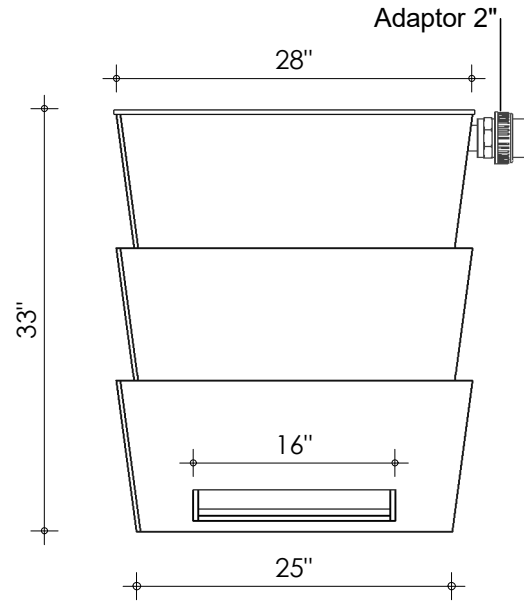

Left-side view

Front view

Right-side view

Rear view

Top view

Transport

description:
TF-Small - Trickle filter waterfall

scale :
1 : 15

date :
v.2021

water running height :