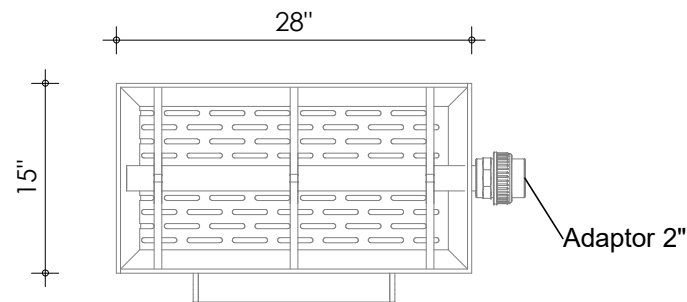

Left-side view

Front view

Right-side view

Rear view

Top view

Transport

description:
TF-Small - Trickle filter waterfall

scale :
1 : 15

date :
v.2021

water running height :