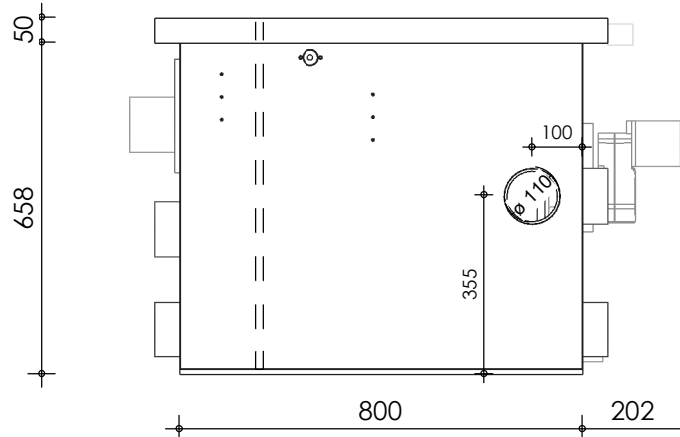

Front view

Right-side view

Rear view

Left-side view

Top view

description:
PP65 - drum filter

scale :
1 : 15

date :
2019

water running height :
170 mm