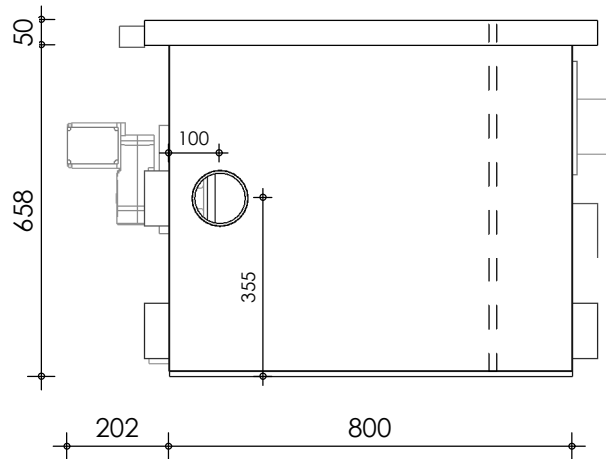

Front view

Right-side view

Rear view

Left-side view

Top view

description:
PP65 - drum filter

scale :
1 : 15

date :
2019

water running height :
170 mm