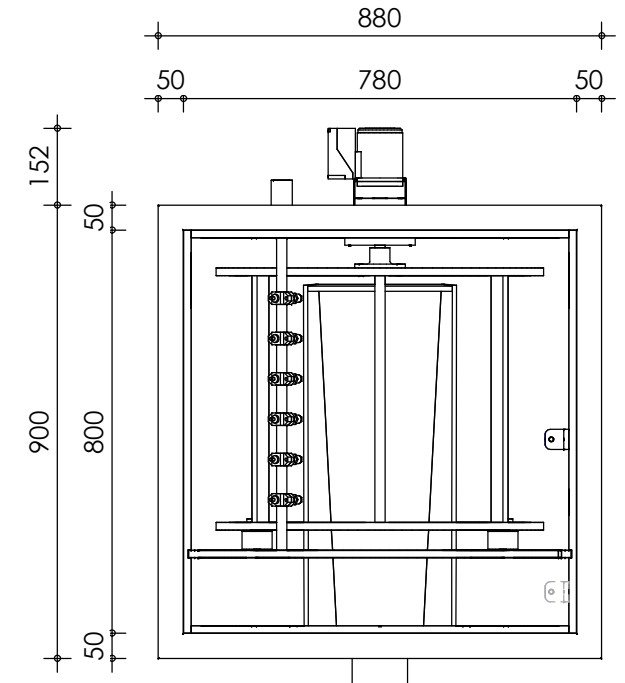

Front view

Right-side view

Rear view

Left-side view

Top view

description:
PP65 - drum filter

scale :
1 : 15

date :
2019

water running height :
170 mm