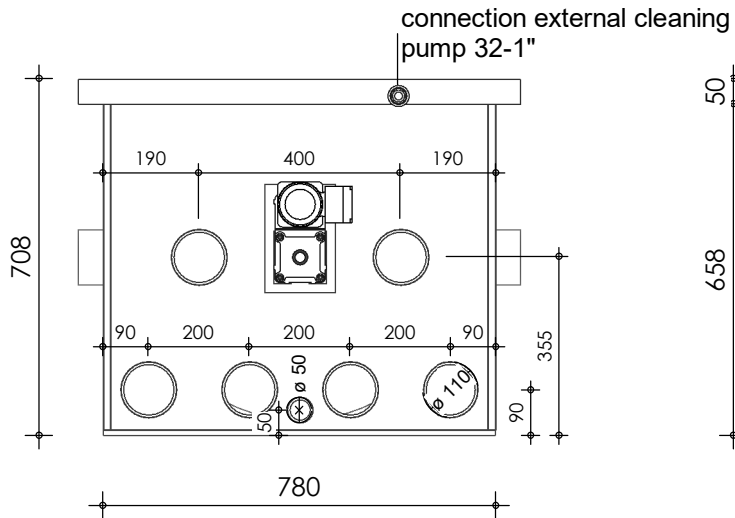

Front view

Right-side view

Rear view

Left-side view

Top view

description:
PP65 - drum filter

scale :
1 : 15

date :
2019

water running height :
170 mm