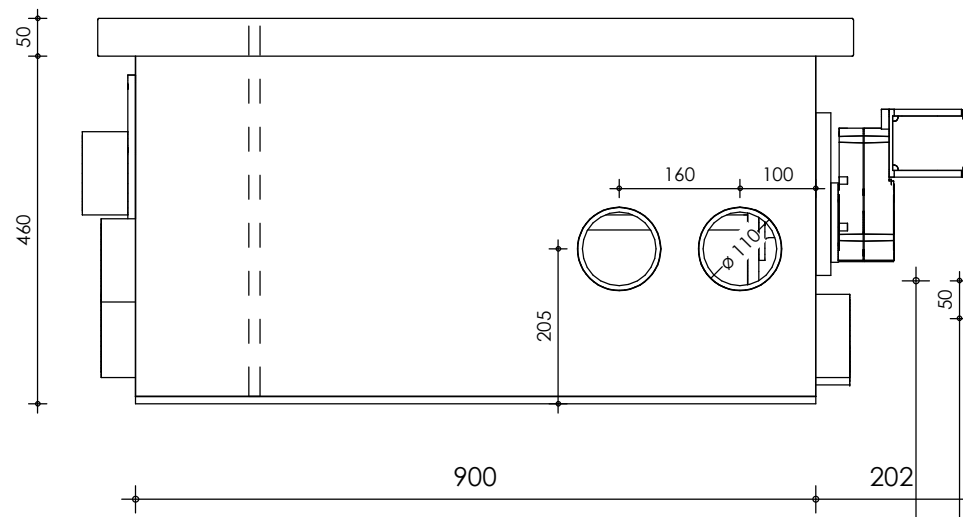

Front view

Right-side view

Rear view

Left-side view

Top view

description:
PP40 - drum filter

scale :
1 : 10

date :
06-07-2020

water running height :
170 mm