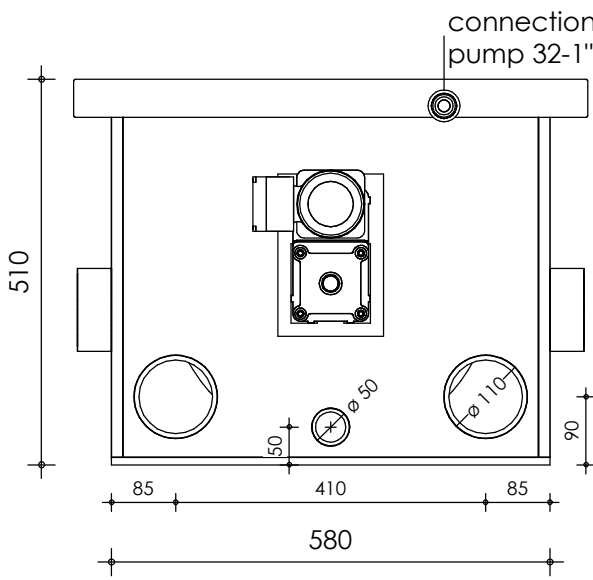

Front view

Right-side view

Rear view

Left-side view

Top view

description:
PP40 - drum filter

scale :
1 : 10

date :
06-07-2020

water running height :
170 mm