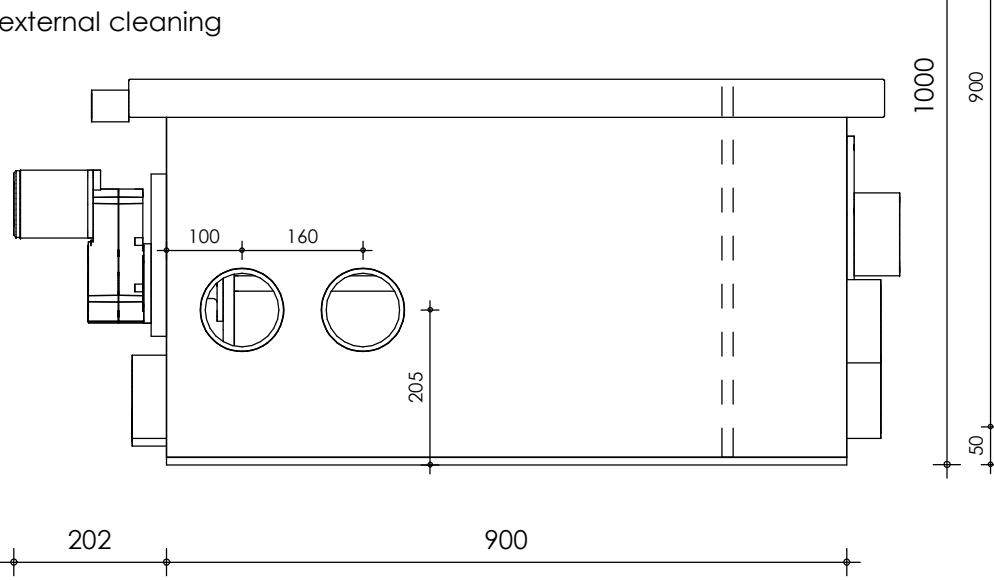

Front view

Right-side view

Rear view

Left-side view

Top view

description:
PP40 - drum filter

scale :
1 : 10

date :
06-07-2020

water running height :
170 mm