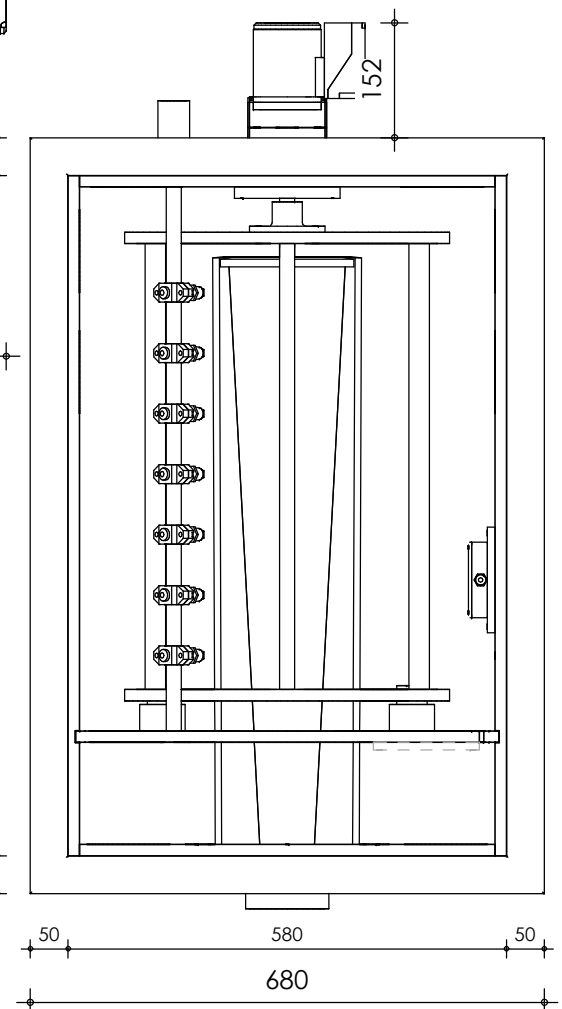

Front view

Right-side view

Rear view

Left-side view

Top view

description:
PP40 - drum filter

scale :
1 : 10

date :
06-07-2020

water running height :
170 mm