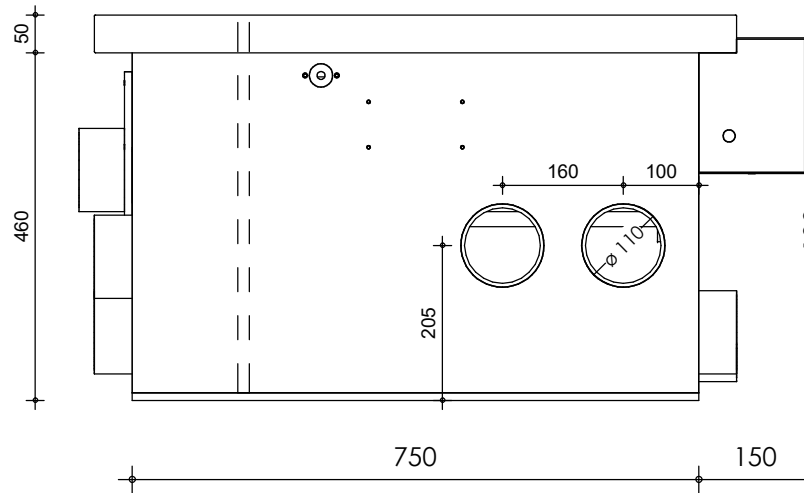

Front view

Right-side view

Rear view

Left-side view

Top view

**description:**  
PP35 - drum filter

**scale :**  
1 : 10

**date :**  
06-07-2020

**water running height :**  
170 mm