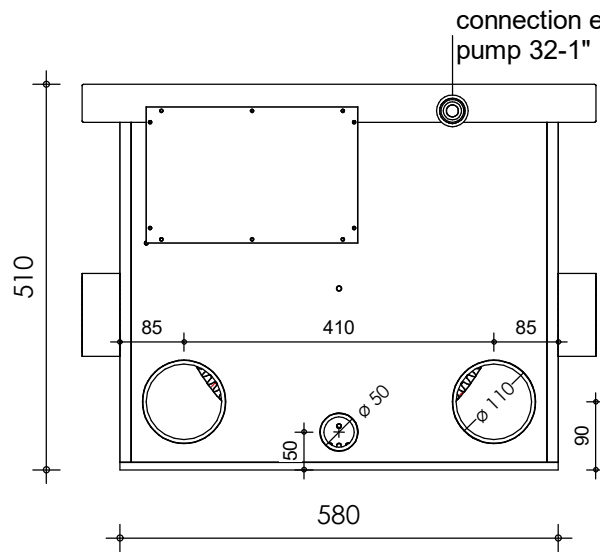

Front view

Right-side view

Rear view

Left-side view

Top view

**description:**  
PP35 - drum filter

**scale :**  
1 : 10

**date :**  
06-07-2020

**water running height :**  
170 mm