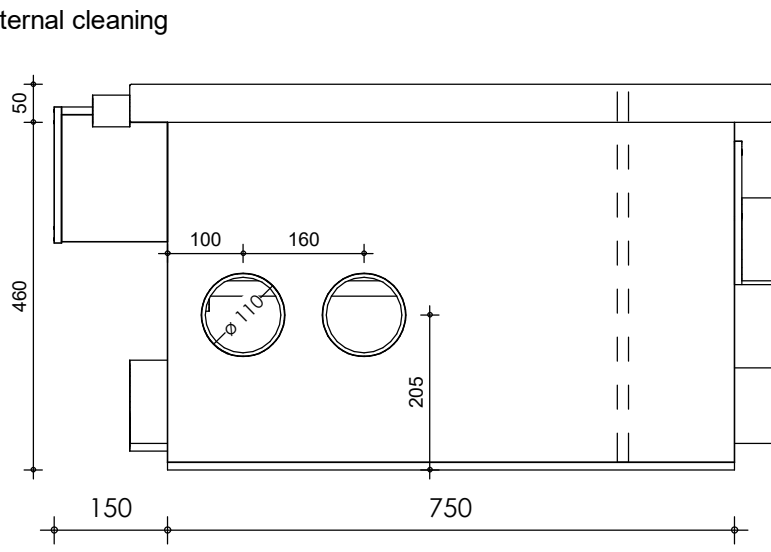

Front view

Right-side view

Rear view

Left-side view

Top view

**description:**  
PP35 - drum filter

**scale :**  
1 : 10

**date :**  
06-07-2020

**water running height :**  
170 mm