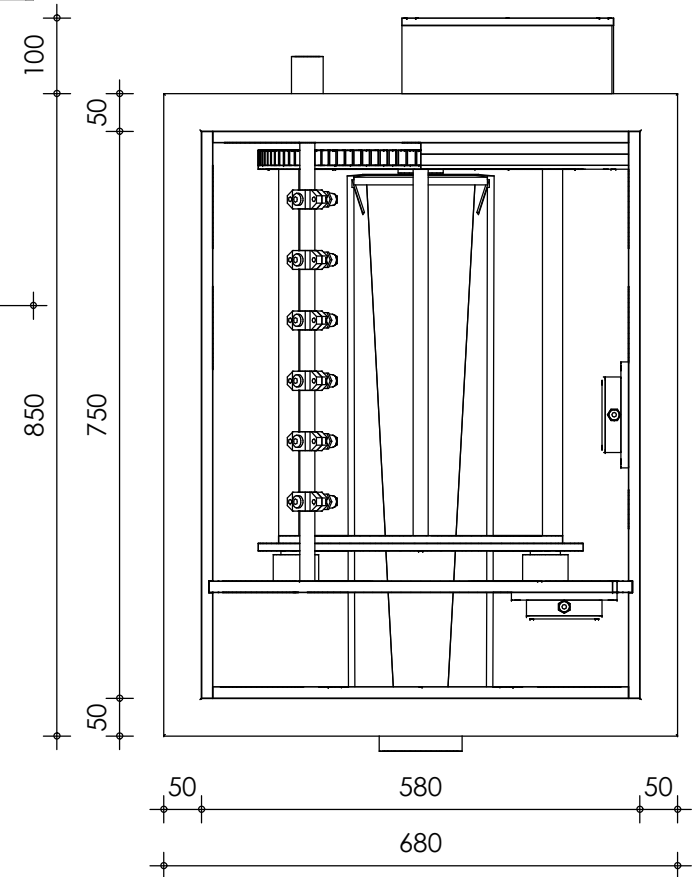

Front view

Right-side view

Rear view

Left-side view

Top view

**description:**  
PP35 - drum filter

**scale :**  
1 : 10

**date :**  
06-07-2020

**water running height :**  
170 mm