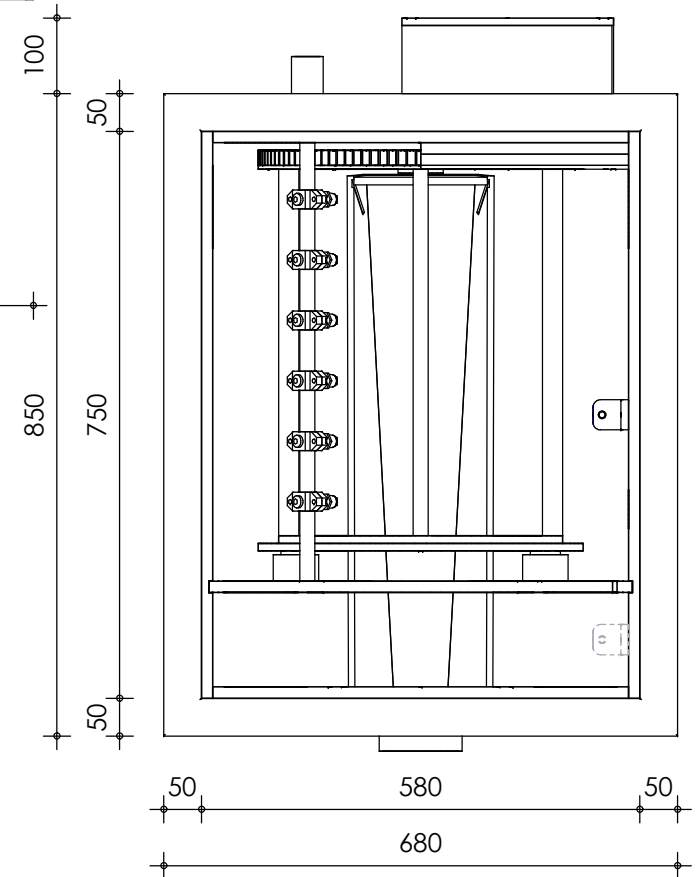

Front view

Right-side view

Rear view

Left-side view

Top view

**description:**  
PP35 - drum filter

**scale :**  
1 : 10

**date :**  
2019

**water running height :**  
170 mm