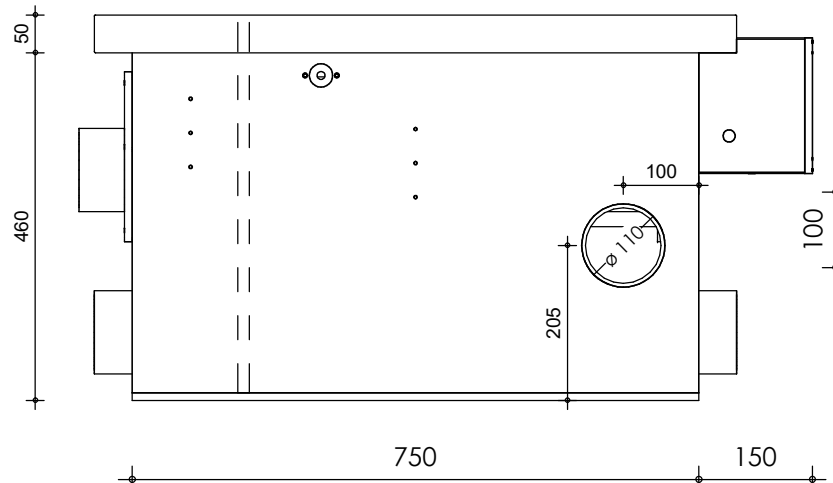

Front view

Right-side view

Rear view

Left-side view

Top view

**description:**  
PP35 - drum filter

**scale :**  
1 : 10

**date :**  
2019

**water running height :**  
170 mm