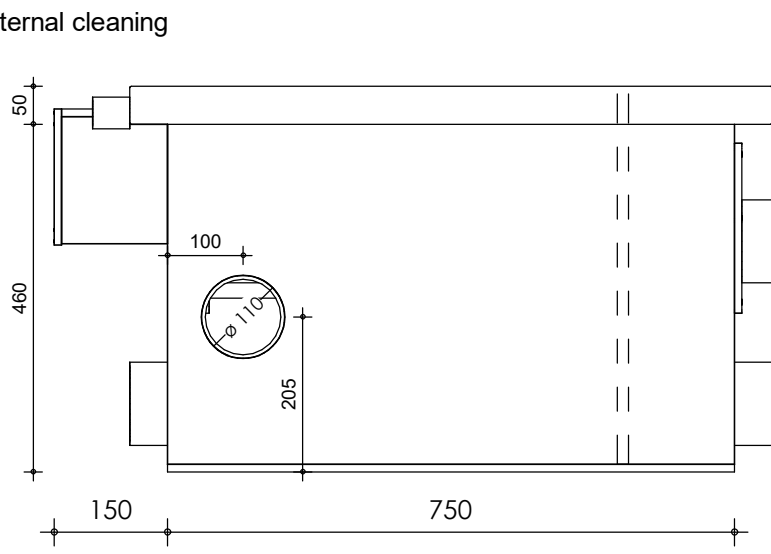

Front view

Right-side view

Rear view

Left-side view

Top view

**description:**  
PP35 - drum filter

**scale :**  
1 : 10

**date :**  
2019

**water running height :**  
170 mm