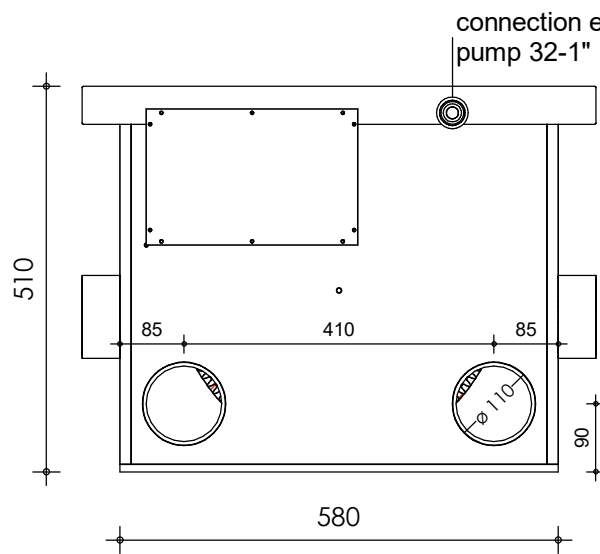

Front view

Right-side view

Rear view

Left-side view

Top view

**description:**  
PP35 - drum filter

**scale :**  
1 : 10

**date :**  
2019

**water running height :**  
170 mm