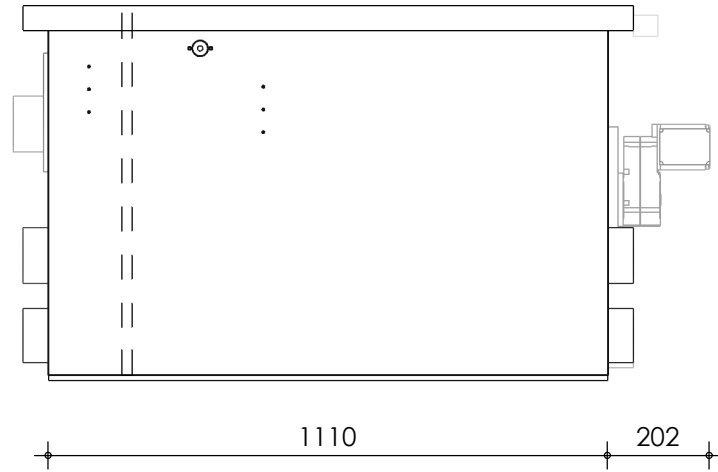

Front view

Right-side view

Top view

Rear view

Left-side view

description:
PP100N - drum filter

scale :
1 : 15

date :
2019-1

water running height :
180 mm