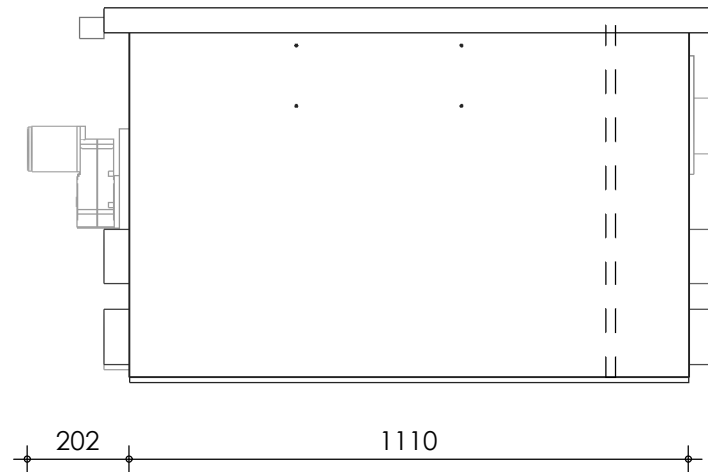

Front view

Right-side view

Top view

Rear view

Left-side view

description:
PP100N - drum filter

scale :
1 : 15

date :
2019-1

water running height :
180 mm