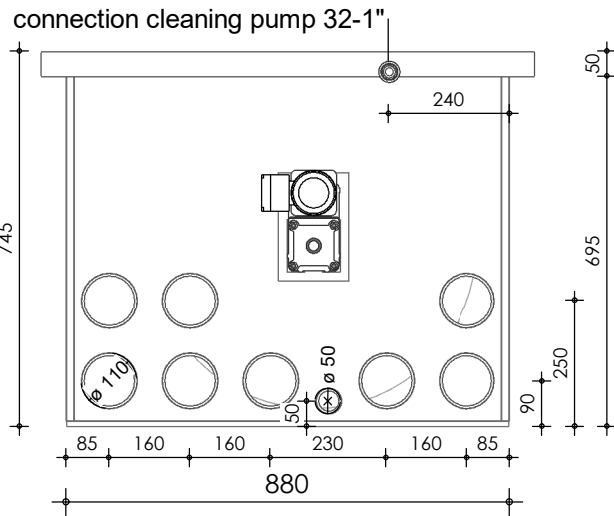

Front view

Right-side view

Top view

Rear view

Left-side view

description:
PP100N - drum filter

scale :
1 : 15

date :
2019-1

water running height :
180 mm