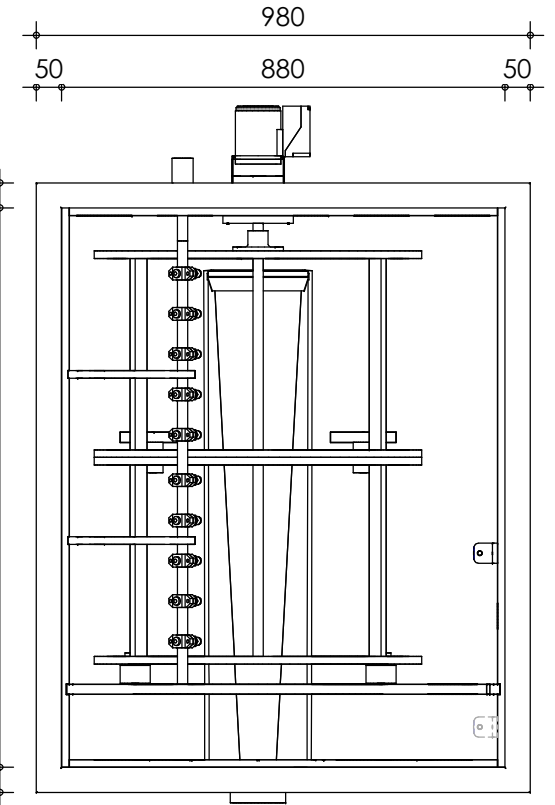

Front view

Right-side view

Top view

Rear view

Left-side view

description:
PP100N - drum filter

scale :
1 : 15

date :
2019-1

water running height :
180 mm