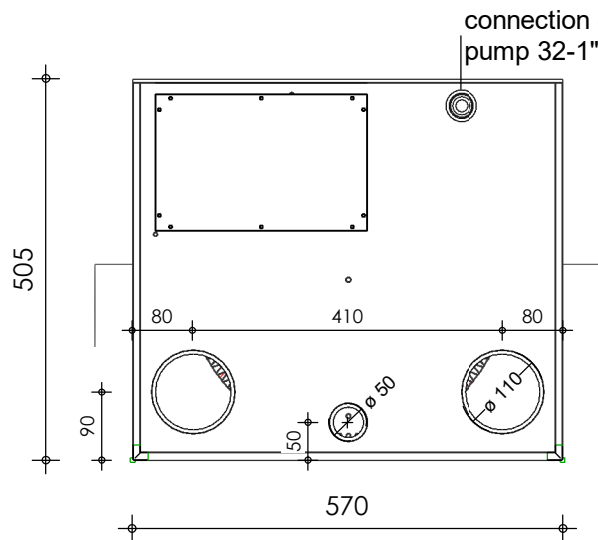

Front view

Right-side view

Top view

Rear view

Left-side view

**description:**  
ECO-22 - drum filter

**scale :**  
1 : 10

**date :**  
2019

**water running height :**  
160 mm