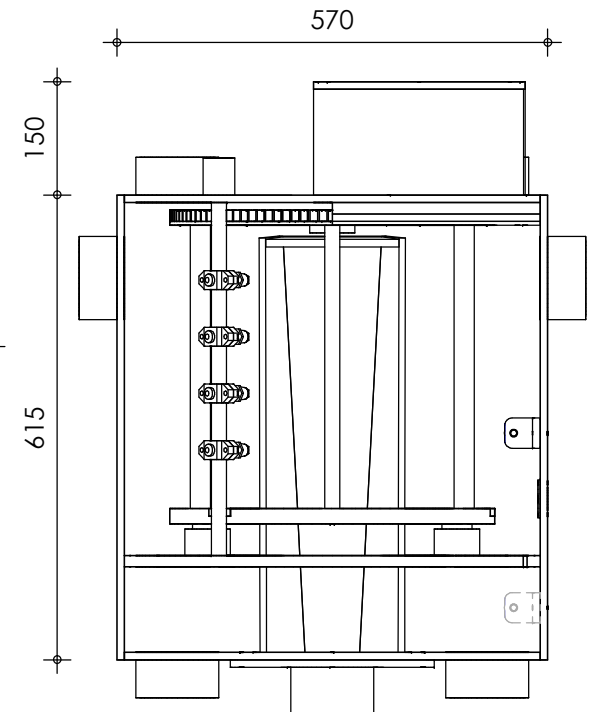

Front view

Right-side view

Top view

Rear view

Left-side view

**description:**  
ECO-22 - drum filter

**scale :**  
1 : 10

**date :**  
2019

**water running height :**  
160 mm