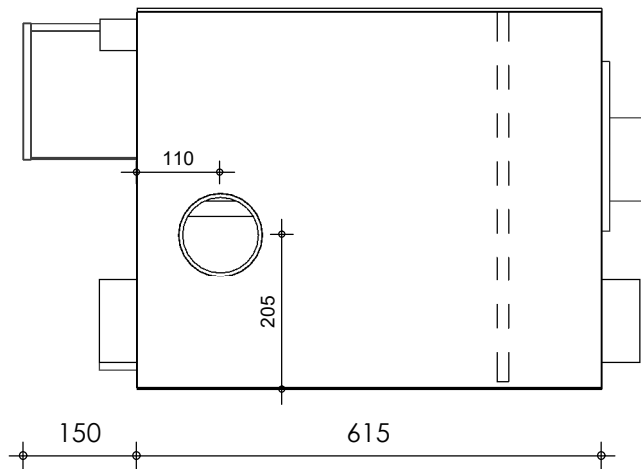

Front view

Right-side view

Top view

Rear view

Left-side view

**description:**  
ECO-22 - drum filter

**scale :**  
1 : 10

**date :**  
2019

**water running height :**  
160 mm