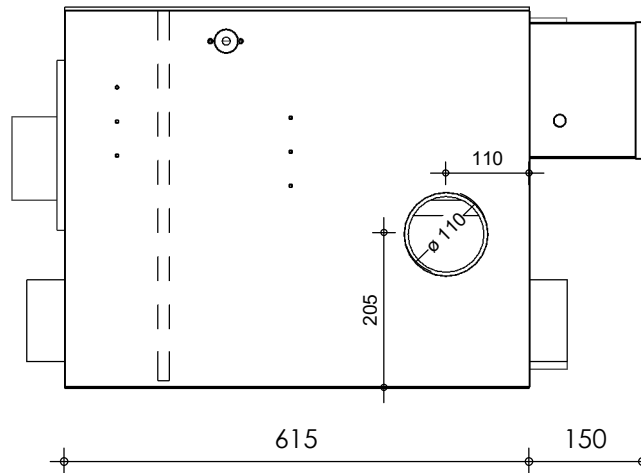

Front view

Right-side view

Top view

Rear view

Left-side view

**description:**  
ECO-22 - drum filter

**scale :**  
1 : 10

**date :**  
2019

**water running height :**  
160 mm