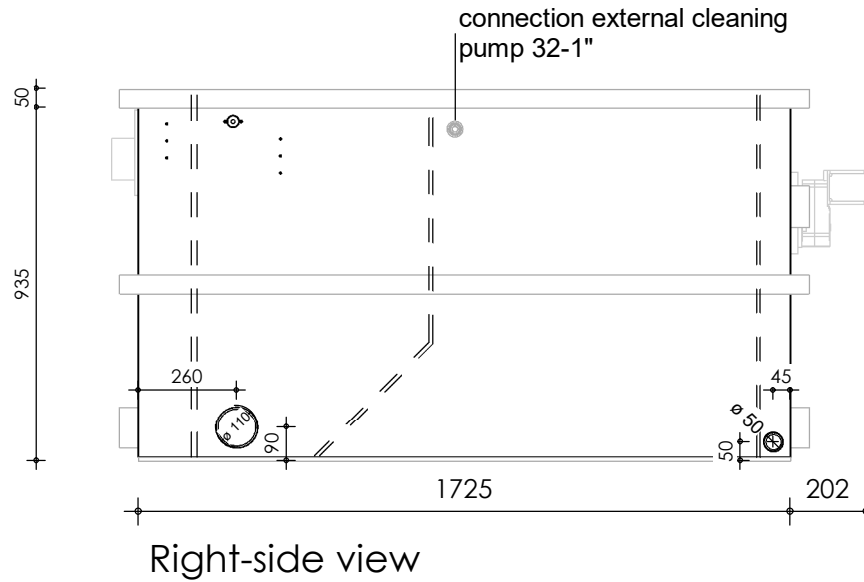

Front view

Right-side view

Rear view

Left-side view

Top view

**description:**  
CL65 - combifilter

**scale :**  
1 : 20

**date :**  
2019-1

**water running height :**  
140 mm