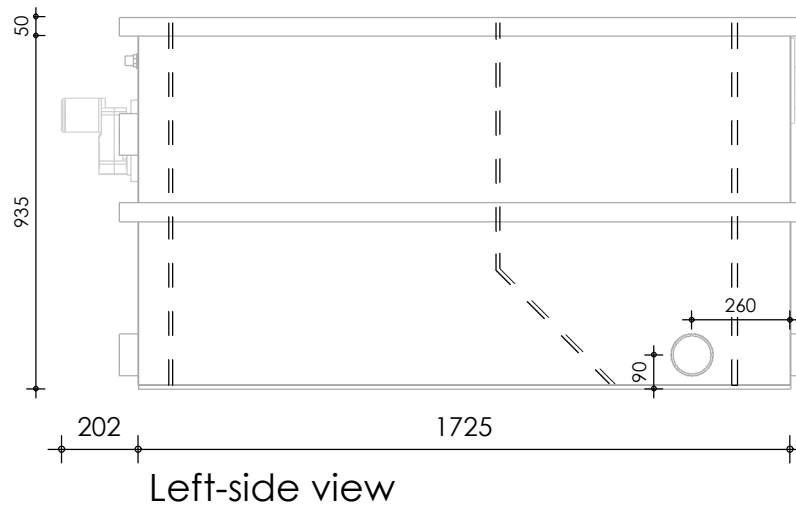

Front view

Right-side view

Rear view

Left-side view

Top view

**description:**  
CL65 - combifilter

**scale :**  
1 : 20

**date :**  
2019-1

**water running height :**  
140 mm