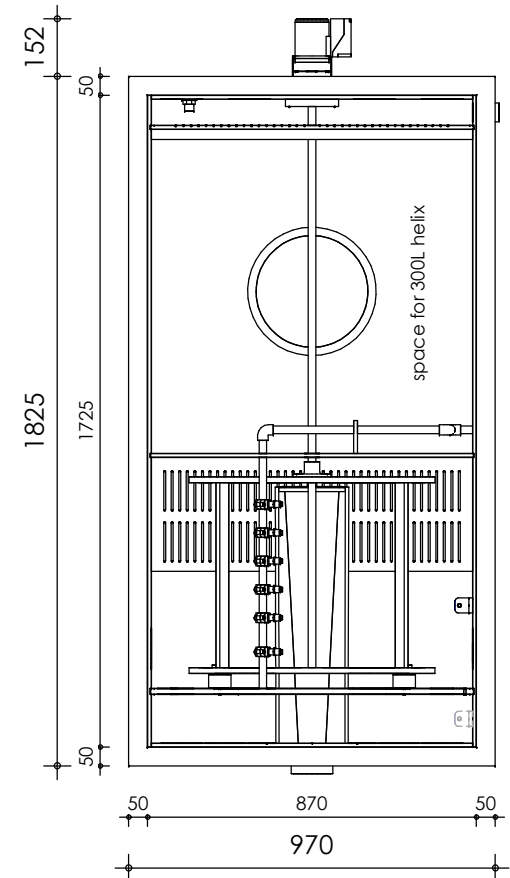

Front view

Right-side view

Rear view

Left-side view

Top view

**description:**  
CL65 - combifilter

**scale :**  
1 : 20

**date :**  
2019-1

**water running height :**  
140 mm