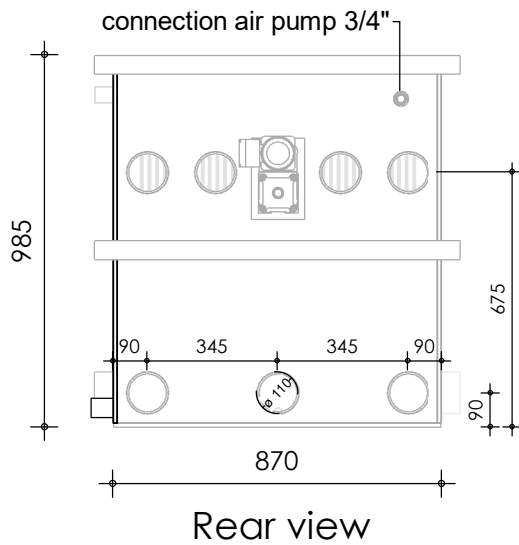

Front view

Right-side view

Rear view

Left-side view

Top view

**description:**  
CL65 - combifilter

**scale :**  
1 : 20

**date :**  
2019-1

**water running height :**  
140 mm