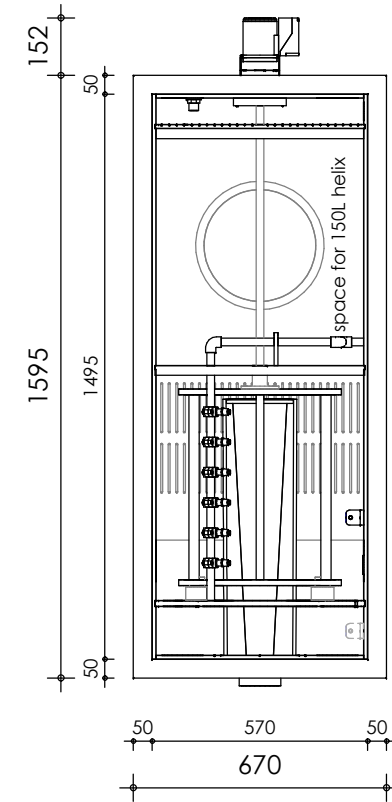

Front view

Right-side view

Rear view

Left-side view

Top view

**description:**  
CL35 - combifilter

**scale :**  
1 : 20

**date :**  
2019-1

**water running height :**  
140 mm