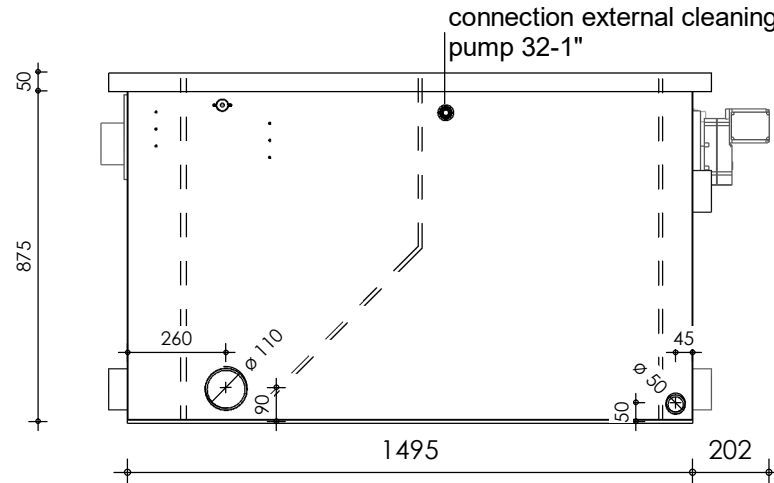

Front view

Right-side view

Rear view

Left-side view

Top view

**description:**  
CL35 - combifilter

**scale :**  
1 : 20

**date :**  
2019-1

**water running height :**  
140 mm