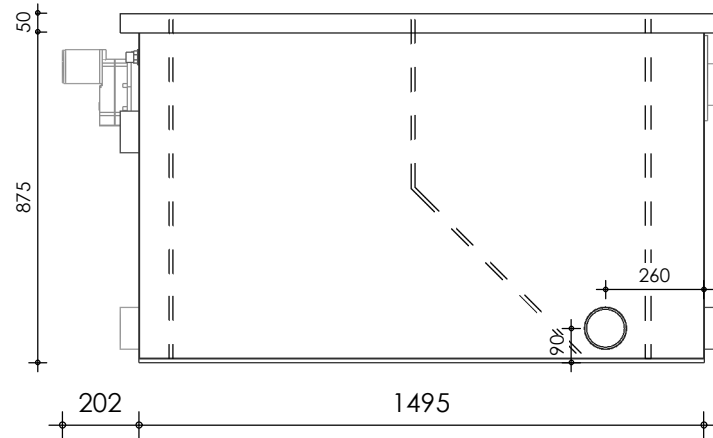

Front view

Right-side view

Rear view

Left-side view

Top view

**description:**  
CL35 - combifilter

**scale :**  
1 : 20

**date :**  
2019-1

**water running height :**  
140 mm