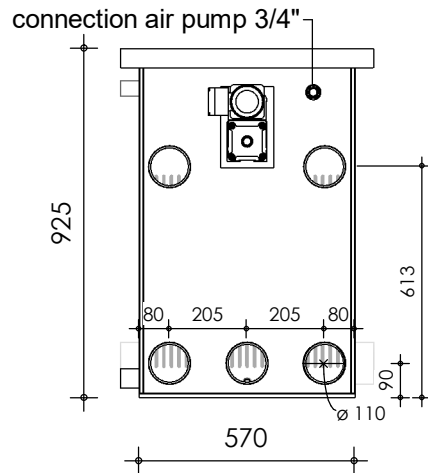

Front view

Right-side view

Rear view

Left-side view

Top view

**description:**  
CL35 - combifilter

**scale :**  
1 : 20

**date :**  
2019-1

**water running height :**  
140 mm