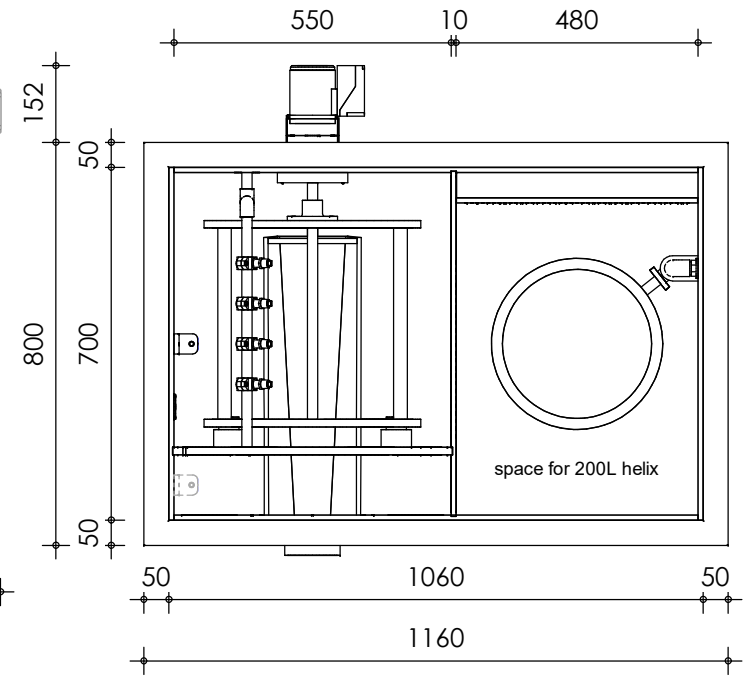

Front view

Right-side view

Top view

Rear view

Left-side view

description:
C22 - combifilter

scale :
1 : 15

date :
2019-1

water running height :
140 mm