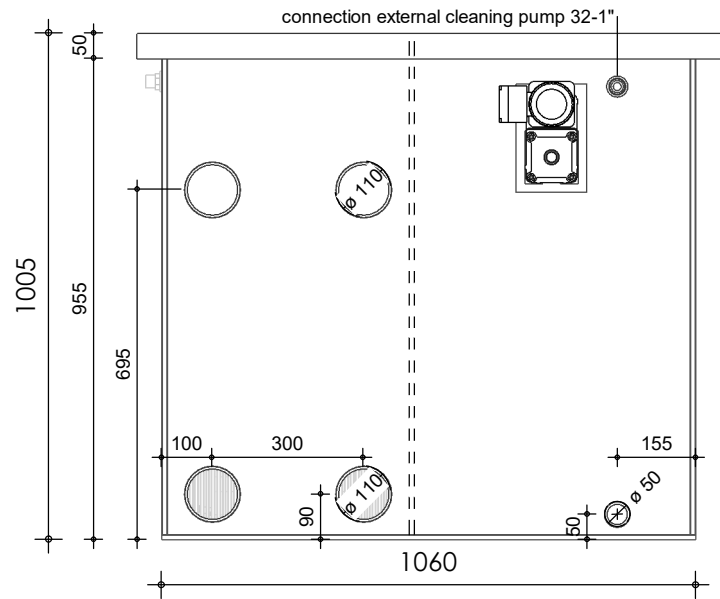

Front view

Right-side view

Top view

Rear view

Left-side view

description:
C22 - combifilter

scale :
1 : 15

date :
2019-1

water running height :
140 mm