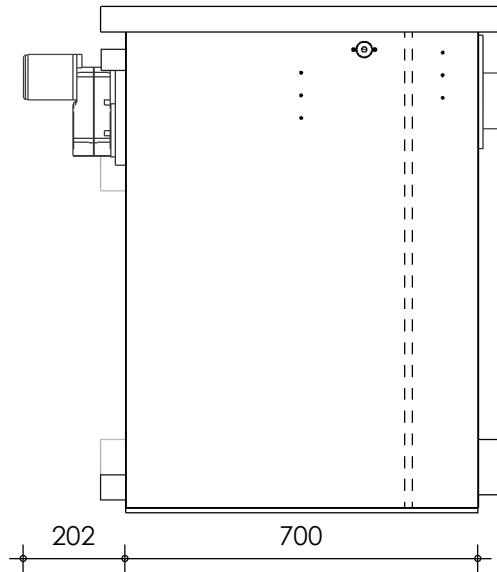

Front view

Right-side view

Top view

Rear view

Left-side view

description:
C22 - combifilter

scale :
1 : 15

date :
2019-1

water running height :
140 mm