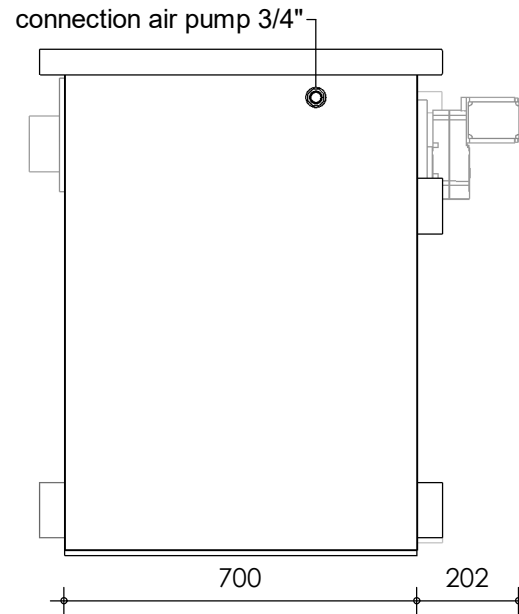

Front view

Right-side view

Top view

Rear view

Left-side view

description:
C22 - combifilter

scale :
1 : 15

date :
2019-1

water running height :
140 mm