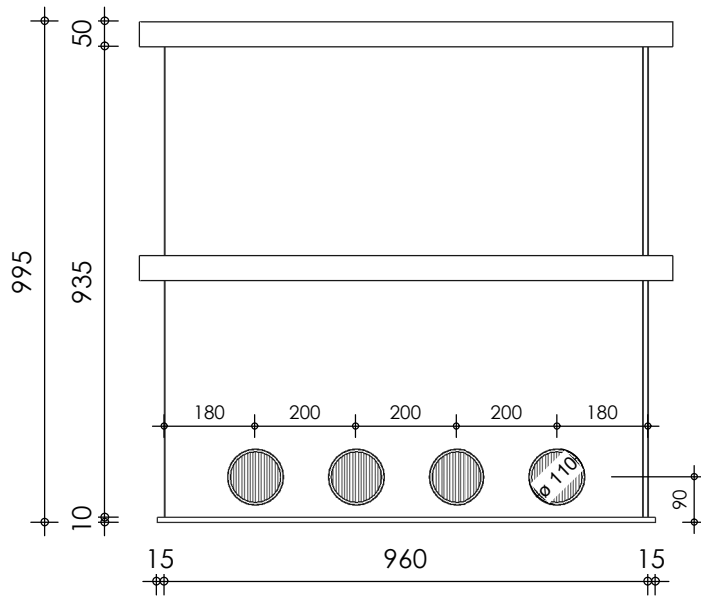

Front view

Right-side view

Rear view

connection air pump 3/4"

Left-side view

Top view

description:
BK100 - bio chamber - 4 in/out

scale :
1 : 15

date :
2019

water running height :