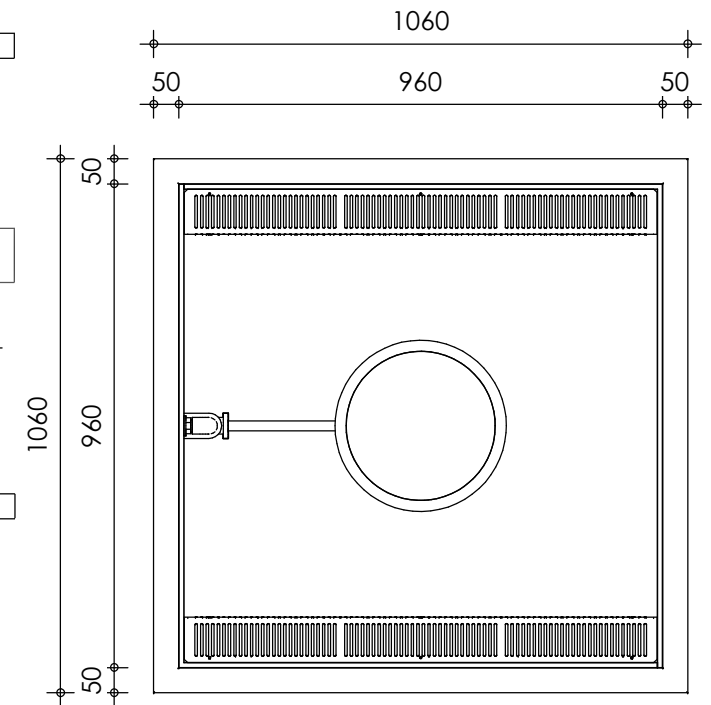

Front view

Right-side view

Rear view

connection air pump 3/4"

Left-side view

Top view

description:
BK100 - bio chamber - 4 in/out

scale :
1 : 15

date :
2019

water running height :